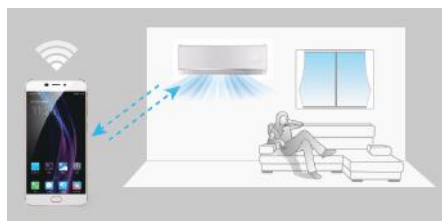

Wandmodel "FAIRY"

Model			GWH09ACC-K6DNA1A	GWH12ACC-K6DNA1D	GWH18ACD-K6DNA1D	GWH24ACE-K6DNA1A
Koelcapaciteit	Nom. (min. – Max.)	kW	2,7 (0,45 – 3,20)	3,5 (0,60 -3,96)	5,2 (1,25 – 6,60)	6,7 (2,0 – 8,20)
SEER / Energielabel		W/W	6,8 A⁺⁺	7,0 A⁺⁺	7,0 A⁺⁺	6,5 A⁺⁺
P design		kW	2,6	3,5	4,2	6,4
Opg. vermogen koelen	Nom.	kW	0,81	1,09	1,53	1,90
Opg. stroom koelen	Nom	A	4,5	4,5	6,3	8,73
Verwarmingscapaciteit	Nom. (min. – Max.)	kW	3,0 (0,45 – 4,15)	3,7 (0,60 – 5,13)	5,3 (1,10 -6,80)	7,3 (2,00 -8,15)
SCOP / Energielabel		W/W	4,1 A⁺	4,0 A⁺	4,0 A⁺	4,0 A⁺
Opg. vermogen verwarmen		kW	0,78	0,99	1,41	1,90
Opg. stroom verwarmen	Nom. (min. – Max.)	A	5,0	5,0	6,8	8,84
Voeding		V/Ph/Hz	230/1/50	230/1/50	230/1/50	230/1/50
Voeding aansluiten op			Buitendeel	Buitendeel	Buitendeel	Buitendeel
Afzekerwaarde		A	16 T	16 T	16 T	16 T
Bekabeling tussen binnen- en buitenunit		mm²	4 X 1,5	4 X 1,5	4 X 1,5	4 X 1,5
Binnenunit						
Afmetingen	B x H x D	mm	889 X 294 X 212	889 X 294 X 212	1013 X 307 X 221	1122 X 329 X 247
Gewicht		Kg	11	11	13,5	16,5
Geluidsdrukniveau		dB(A)	26 - 40	26 - 42	31 - 45	33 - 48
Luchtvolume		m³/h	610	680	800	1250
Standaardbediening			Infrarood	Infrarood	Infrarood	Infrarood

· WiFi module optioneel leverbaar