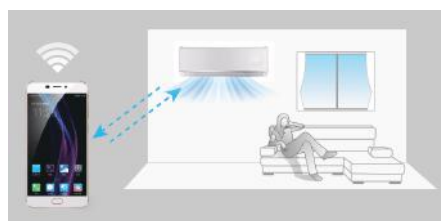

Model			GWH09ACC-K6DNA1A	GWH12ACC-K6DNA1D	GWH18ACD-K6DNA1D	GWH24ACE-K6DNA1A
Koelcapaciteit	Nom. (min. – Max.)	kW	2,7 (0,45 – 3,20)	3,5 (0,60 - 3,96)	5,2 (1,25 – 6,60)	6,7 (2,0 – 8,20)
SEER / Energielabel		W/W	6,8 A⁺⁺	7,0 A⁺⁺	7,0 A⁺⁺	6,5 A⁺⁺
P design		kW	2,6	3,5	4,2	6,4
Opg. vermogen koelen	Nom.	kW	0,81	1,09	1,53	1,90
Opg. stroom koelen	Nom	A	4,5	4,5	6,3	8,73
Verwarmingscapaciteit	Nom. (min. – Max.)	kW	3,0 (0,45 – 4,15)	3,7 (0,60 – 5,13)	5,3 (1,10 - 6,80)	7,3 (2,00 - 8,15)
SCOP / Energielabel		W/W	4,1 A⁺	4,0 A⁺	4,0 A⁺	4,0 A⁺
Opg. vermogen verwarmen		kW	0,78	0,99	1,41	1,90
Opg. stroom verwarmen	Nom. (min. – Max.)	A	5,0	5,0	6,8	8,84
Voeding		V/Ph/Hz	230/1/50	230/1/50	230/1/50	230/1/50
Voeding aansluiten op			Buitendeel	Buitendeel	Buitendeel	Buitendeel
Afzekerwaarde		A	16 T	16 T	16 T	16 T
Bekabeling tussen binnen- en buitenunit		mm²	4 X 1,5	4 X 1,5	4 X 1,5	4 X 1,5
Binnenunit						
Afmetingen	B x H x D	mm	889 X 294 X 212	889 X 294 X 212	1013 X 307 X 221	1122 X 329 X 247
Gewicht		Kg	11	11	13,5	16,5
Geluidsdruk niveau		dB(A)	26 - 40	26 - 42	31 - 45	33 - 48
Luchtvolume		m³/h	610	680	800	1250
Standaardbediening			Infrarood	Infrarood	Infrarood	Infrarood
Buitenunit						
Afmetingen	B x H x D	mm	782 X 540 X 320	848 X 596 X 320	965 X 700 X 396	965 X 700 X 396
Gewicht		Kg	27,5	31	45	53
Geluidsdruk niveau		dB(A)	50	52	57	57
Koelleiding diameters	Vloeistof / gas	Inch	1/4 X 3/8	1/4 X 3/8	1/4 X 1/2	1/4 X 5/8
Leidingslengte (min – max)		m	3 / 15	3 / 20	3 / 25	3 / 25
Hoogteverschil max.		m	10	10	10	10
Koudemiddel			R32	R32	R32	R32
Hoeveelheid koudemiddel		Kg	0,55	0,70	1	1,70
Voorgevuld tot		m	5	5	5	5
Extra koudemiddel		g/m	16	16	16	50
Bedrijfstemperaturen	Koelen	°C	-15 / 43	-15 / 43	-15 / 43	-15 / 43
	Verwarmen	°C	-15 / 24	-15 / 24	-15 / 24	-15 / 24

· WiFi module optioneel leverbaar